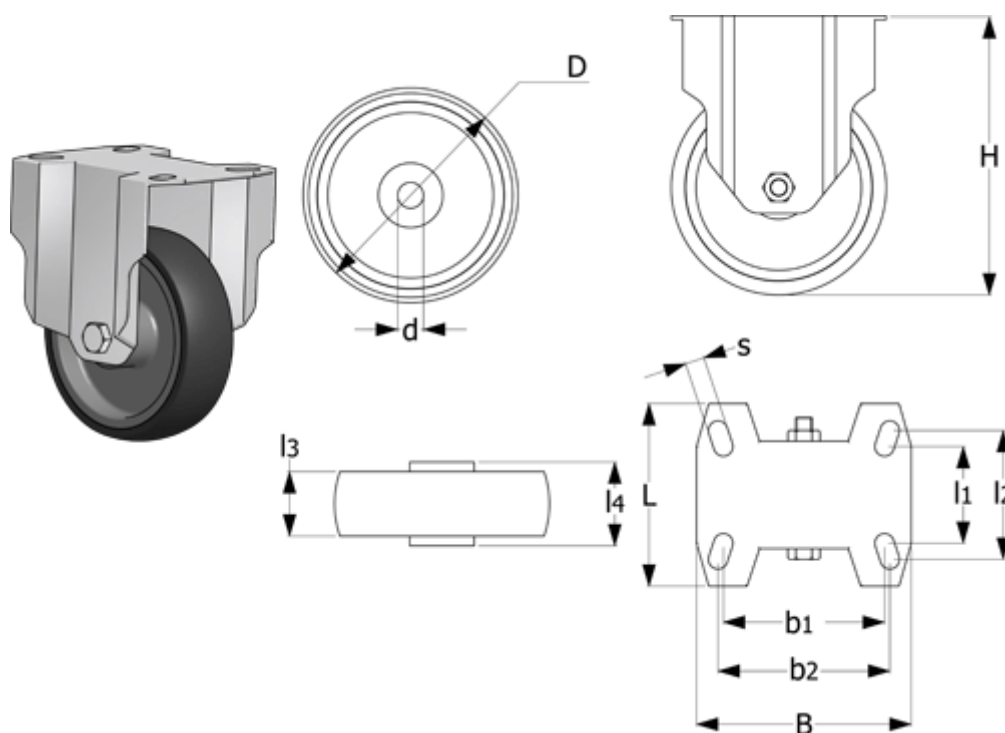

Article number: 2314452651

Description: E+G Thermoplastic wheel 452651
RE.G1-080-PBL Fixed plate

Measures

| | |
|------------------|----------|
| B | = 100 |
| b1 | = 75 |
| b2 | = 80 |
| Code | = 452651 |
| D | = 80 |
| d | = 12 |
| Dynamic load (N) | = 700 |
| g | = 360 |

| | |
|------------------------|-------|
| H | = 107 |
| L | = 85 |
| l1 | = 45 |
| l2 | = 60 |
| l3 | = 30 |
| l4 | = 39 |
| Rolling resistance (N) | = 700 |
| s | = 9 |

Type = RE.G1-080-PBL